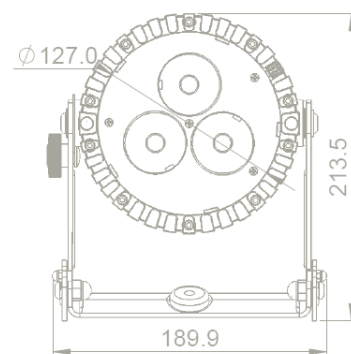

Electrical

- Battery
  LG Chem Lithium-ion
- Battery Lifetime
  70% after 300 cycles
- LED Lifetime
  50.000 Hours
- Charging time (nominal)
  5 Hours
- Input Voltage
  90-264V 47-63Hz
- Input Current
  1.8A/115VAC ~ 1.0A/230VAC
- Inrush Current
  Cold start 30A/115VAC ~ 60A/230VAC