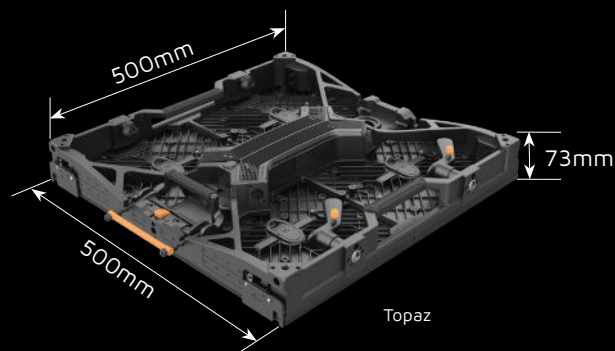

*Note: The specifications are for reference, actual values may vary.

*1 Convex curving ability only applies to custom tiles.

*2 The max. hanging amount is only valid when the ROE Visual hanging bar and complementary accessories are used and in an indoor situation. The safety factor is 8. No climbing is allowed.

*3 The max. stacking amount is only valid when the ROE Visual stacking system and complementary accessories are used, sufficient ballast is applied and in an indoor situation. No climbing is allowed.

Dimensions

www.roevisual.com

ROE China | ROE US | ROE EU | ROE UK | ROE JP | ROE ME | ROE AUS
roe@roevisual.com