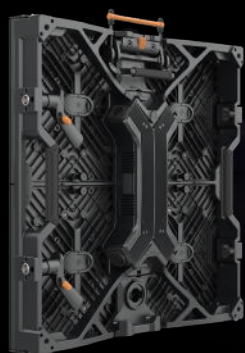

# Topaz Series: The All-purpose Live Events LED Panel

Are you looking for a versatile LED platform with trusted ROE Visual quality? Topaz fits that bill seamlessly. With its high-precision mechanics and excellent visual quality, it offers everything you love about ROE Visual. Topaz is a creative LED all-platform, including flat, curve, or cube, that combines stable and reliable performance with affordable cost-of-ownership, playing into the market challenges of AV-rental companies.

## The Road-ready Rental Panel

Topaz offers excellent visual quality and creative options that assemble with the precision and ease you're accustomed to – just like all ROE Visual LED panels. Topaz is easy to hang or stack, allowing for seamless installations that foster all imaginable solutions in stage design.