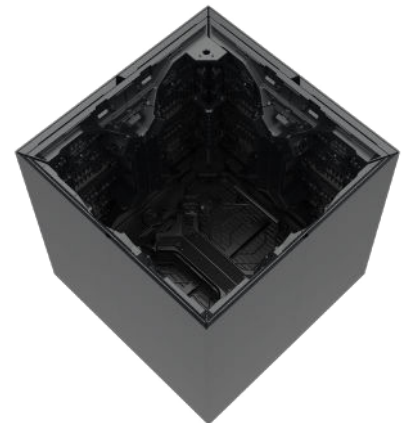

Topaz Curve

The Topaz curving LED panels are fitted with multi-functional handles. You can easily create curves up to 30 degrees by rotating the handles in small and precise steps to the desired curving angle. The resulting curved LED display will offer a flawless canvas at any angle.

Topaz Cube

The Topaz Cube elements allow for easy construction of 90 degree corners, 4-sided columns or even 5-sided cubes. The separate building elements can be combined with the regular Topaz modules.

Right angle

Cube