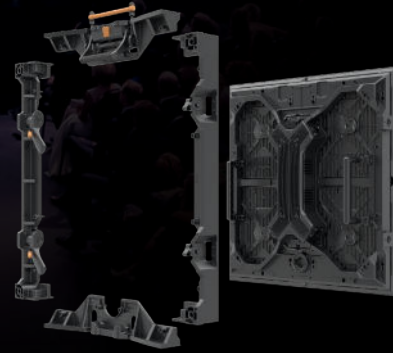

Topaz Cube

The Road-ready Rental Panel

Topaz offers excellent visual quality and creative options that assemble with the precision and ease you're accustomed to – just like all ROE Visual LED panels. Topaz is easy to hang or stack, allowing for seamless installations that foster all imaginable solutions in stage design.

Don't Sacrifice Quality

There's no need to balance quality or specs against your return on investment. Topaz offers the best of both worlds, a high-efficient LED panel with a high utilization potential that meets all your design requirements. Topaz allows you to lower your initial investment without sacrificing quality.