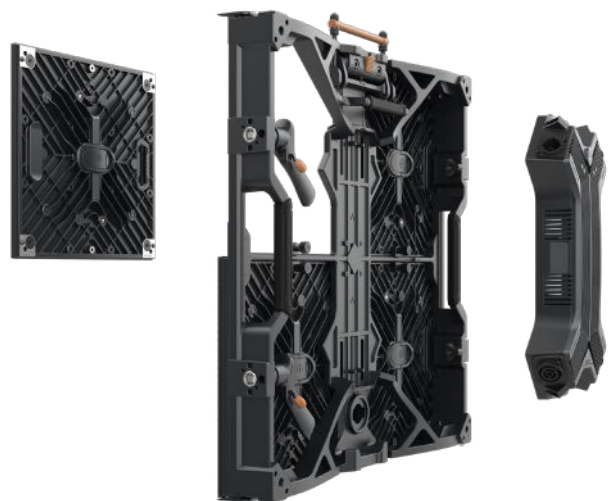

# Unleash Creativity with Exceptional Visuals

Experience the brilliance of the Topaz LED platform, designed to captivate with its small pitch from 1.5 to 2.6 and vibrant colors. This indoor LED solution is a high-effective marvel, ideal for various applications. With its high-brightness LED performance, the Topaz panels give an excellent visual performance for direct viewing and in-camera visuals.

Versatile set up /  
multi-shapes set up

High-brightness

Automatic edge-  
protection

Modular design  
PSU and HUB  
combined in one unit

Front and rear  
module service

## Topaz Cube

The Topaz Cube elements allow for easy construction of 90 degree corners, 4-sided columns or even 5-sided cubes. The separate building elements can be combined with the regular Topaz modules.