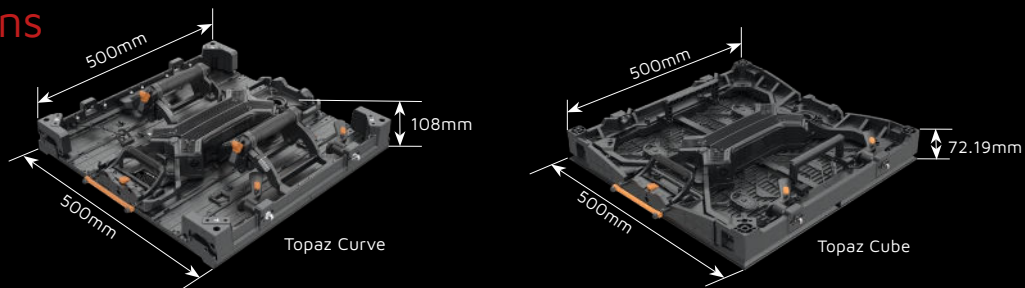

*Note: The specifications are for reference, actual values may vary.

*1 Convex curving ability only applies to custom tiles.

*2 The max. hanging amount is only valid when the ROE Visual hanging bar and complementary accessories are used and in an indoor situation. The safety factor is 8. No climbing is allowed.

*3 The max. stacking amount is only valid when the ROE Visual stacking system and complementary accessories are used, sufficient ballast is applied and in an indoor situation. No climbing is allowed.

Dimensions

www.roevisual.com

ROE China | ROE US | ROE EU | ROE UK | ROE JP | ROE ME | ROE AUS
roe@roevisual.com