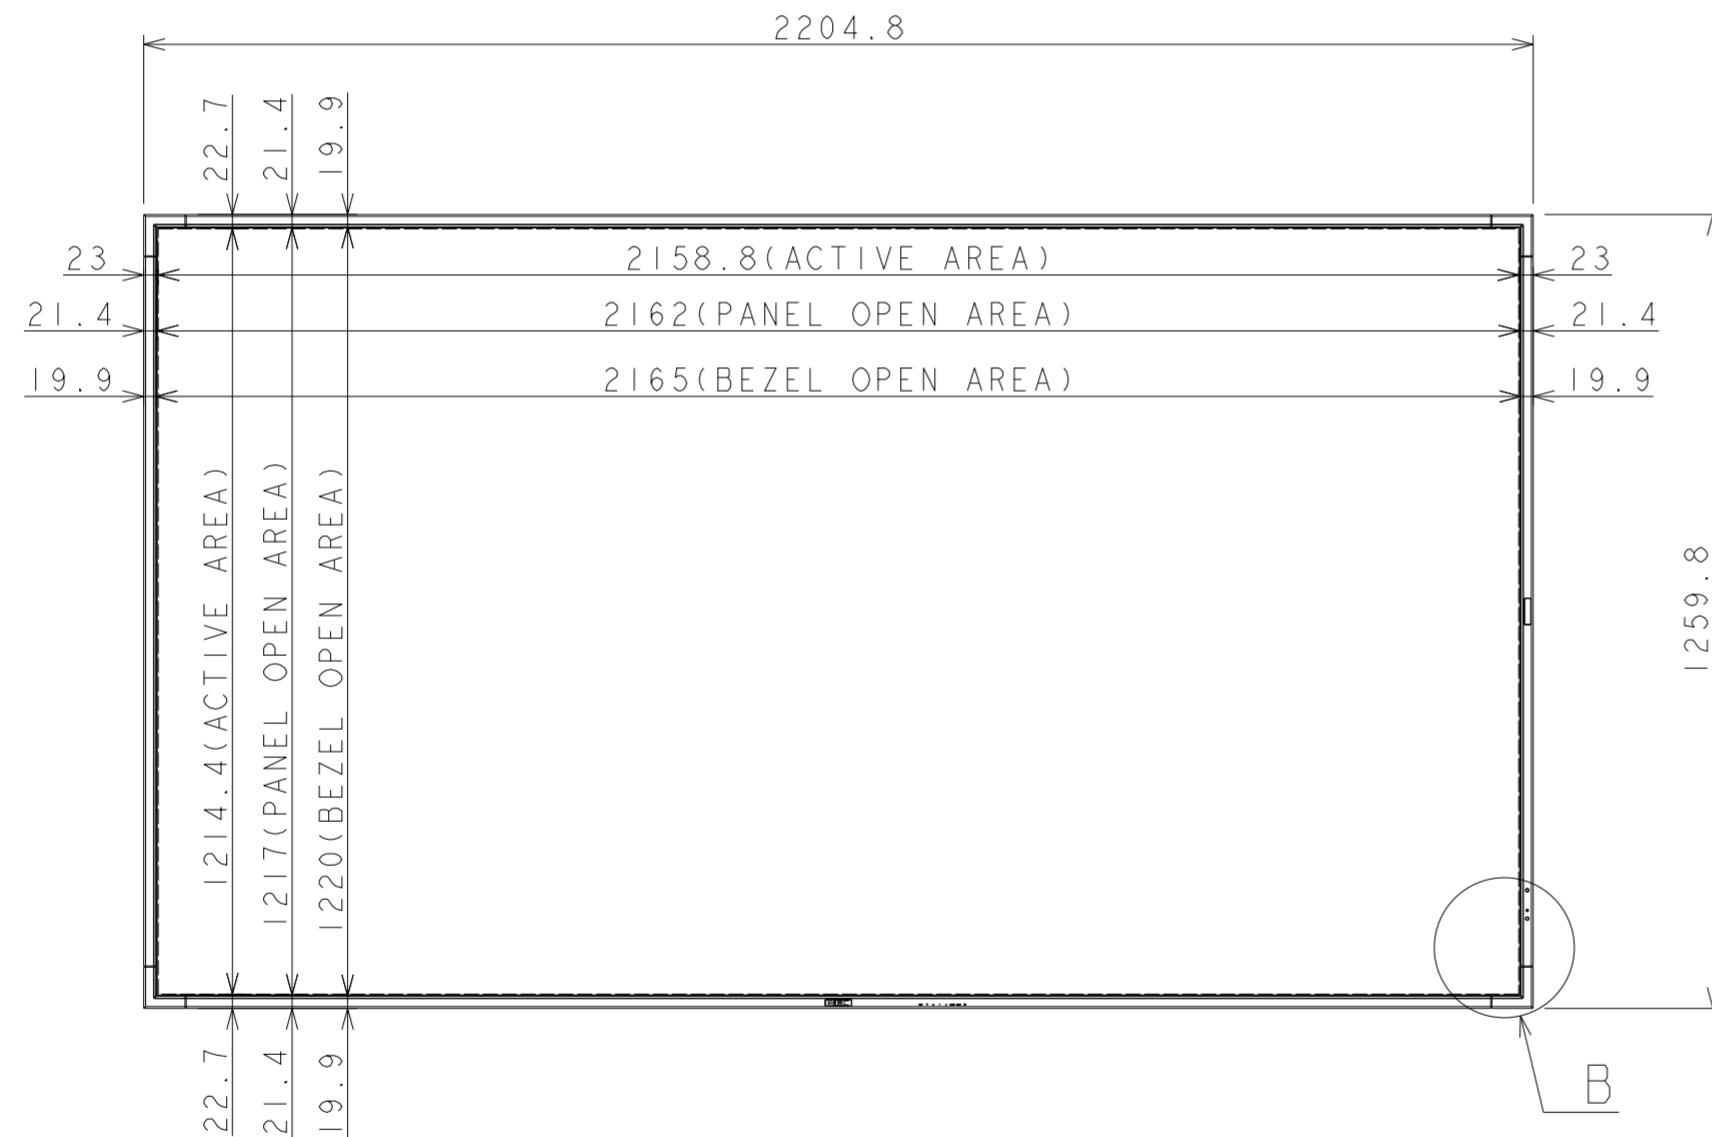

# X981UHD OUTLINE (ver.1.0)

The center of gravity: It is within 10mm from active center.

SECTION A-A  
SCALE (1/1)

DETAIL B  
SCALE (1/2)

SIZE	A2
SCALE	1/12
UNIT	mm
DATE	2014.12.11