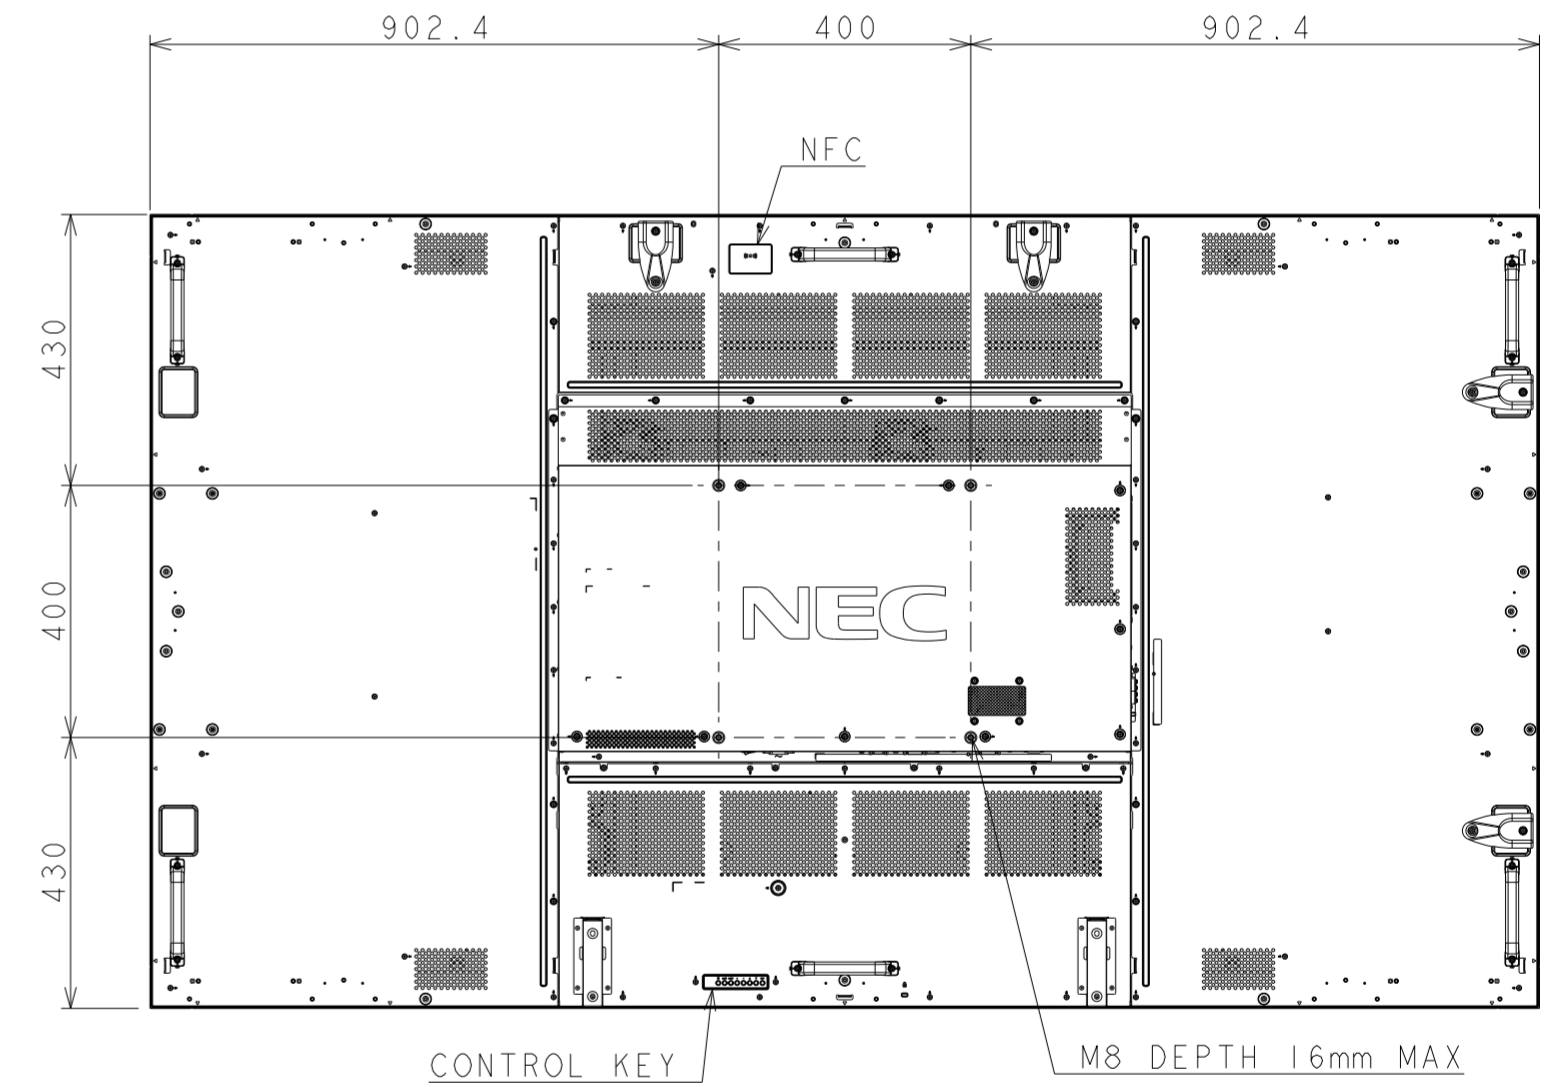

# X981UHD OUTLINE (ver.1.0)

The center of gravity: It is within 10mm from active center.

SECTION A-A  
SCALE (1/1)

DETAIL B  
SCALE (1/2)

SIZE	A2
SCALE	1/12
UNIT	mm
DATE	2014.12.11