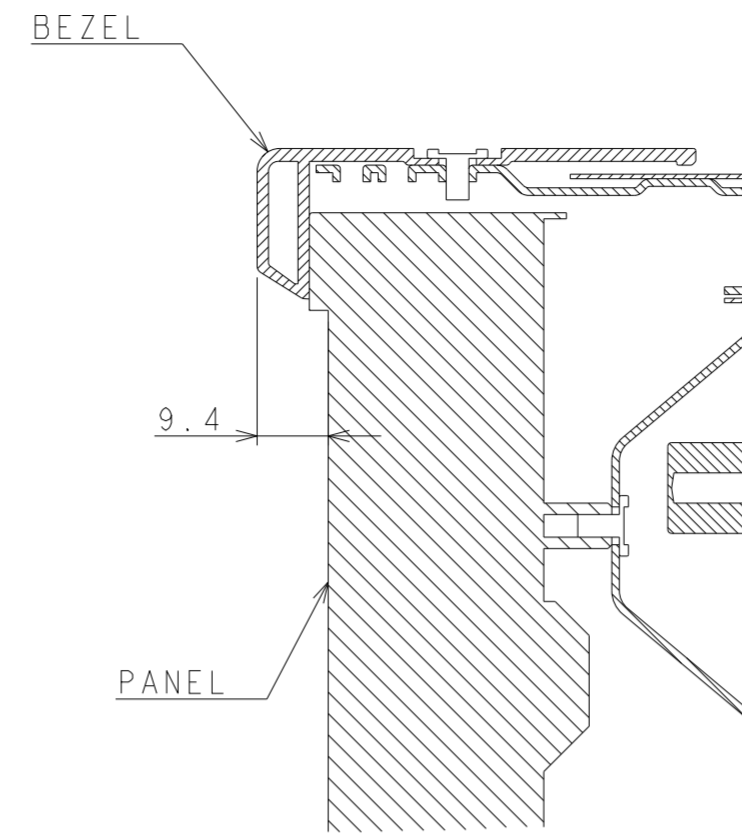

# X981UHD OUTLINE (ver.1.0)

The center of gravity: It is within 10mm from active center.

SECTION A-A  
SCALE (1/1)

DETAIL B  
SCALE (1/2)

SIZE	A2
SCALE	1/12
UNIT	mm
DATE	2014.12.11