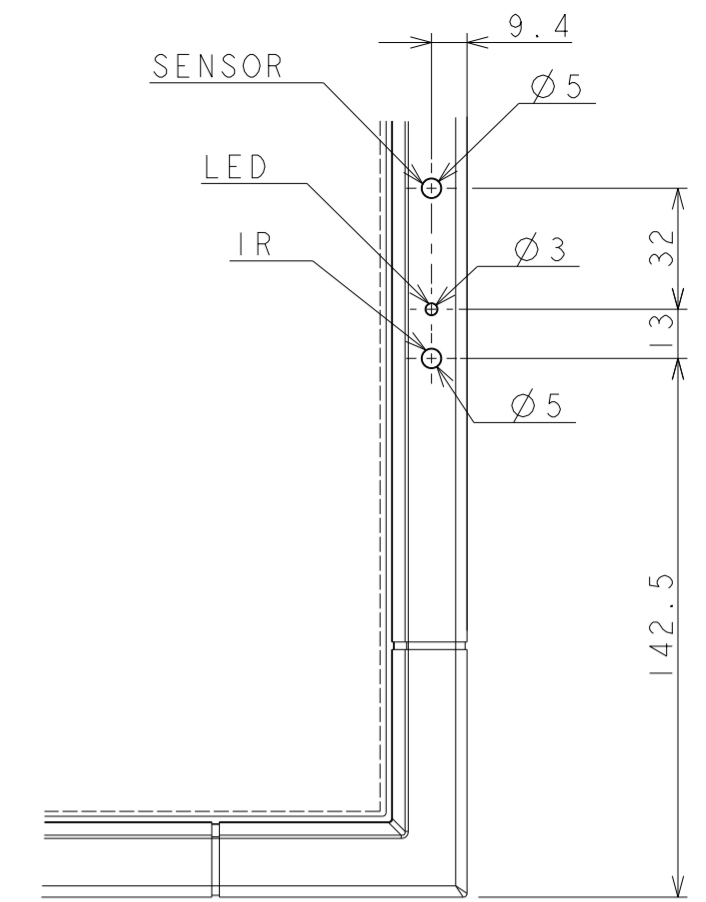

# X981UHD OUTLINE (ver.1.0)

The center of gravity: It is within 10mm from active center.

SECTION A-A  
SCALE (1/1)

DETAIL B  
SCALE (1/2)

SIZE	A2
SCALE	1/12
UNIT	mm
DATE	2014.12.11