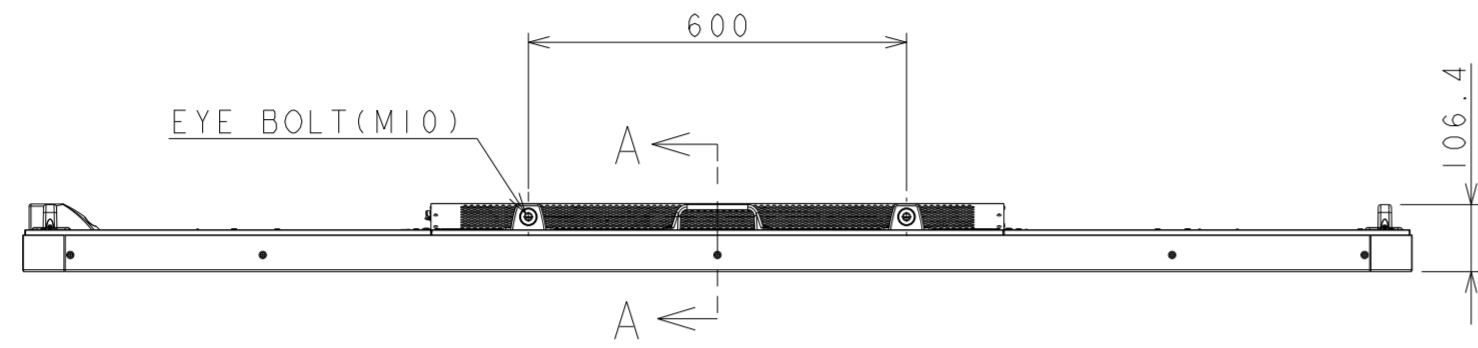

# X981UHD OUTLINE (ver.1.0)

The center of gravity: It is within 10mm from active center.

SECTION A-A  
SCALE (1/1)

DETAIL B  
SCALE (1/2)

SIZE	A2
SCALE	1/12
UNIT	mm
DATE	2014.12.11