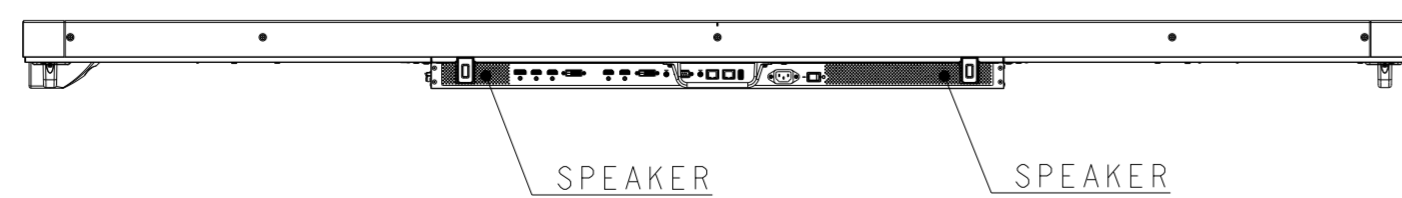

# X981UHD OUTLINE (ver.1.0)

The center of gravity: It is within 10mm from active center.

SECTION A-A  
SCALE (1/1)

DETAIL B  
SCALE (1/2)

SIZE	A2
SCALE	1/12
UNIT	mm
DATE	2014.12.11