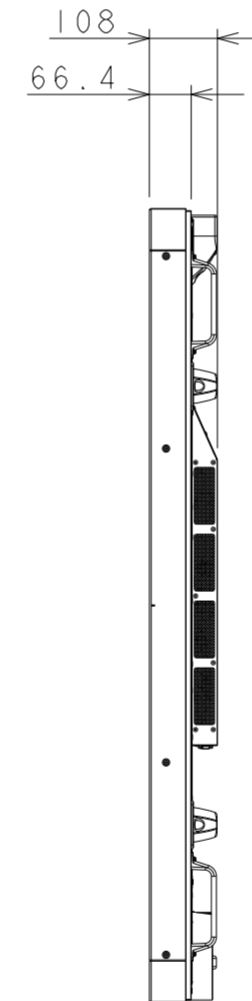

# X981UHD OUTLINE (ver.1.0)

The center of gravity: It is within 10mm from active center.

SECTION A-A  
SCALE (1/1)

DETAIL B  
SCALE (1/2)

SIZE	A2
SCALE	1/12
UNIT	mm
DATE	2014.12.11