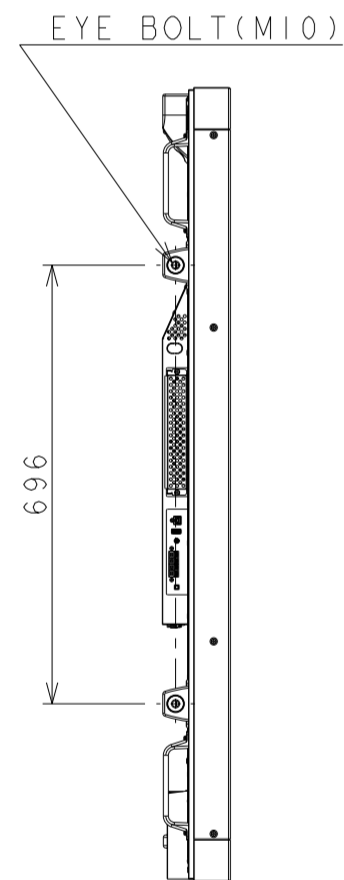

# X981UHD OUTLINE (ver.1.0)

The center of gravity: It is within 10mm from active center.

SECTION A-A  
SCALE (1/1)

DETAIL B  
SCALE (1/2)

SIZE	A2
SCALE	1/12
UNIT	mm
DATE	2014.12.11