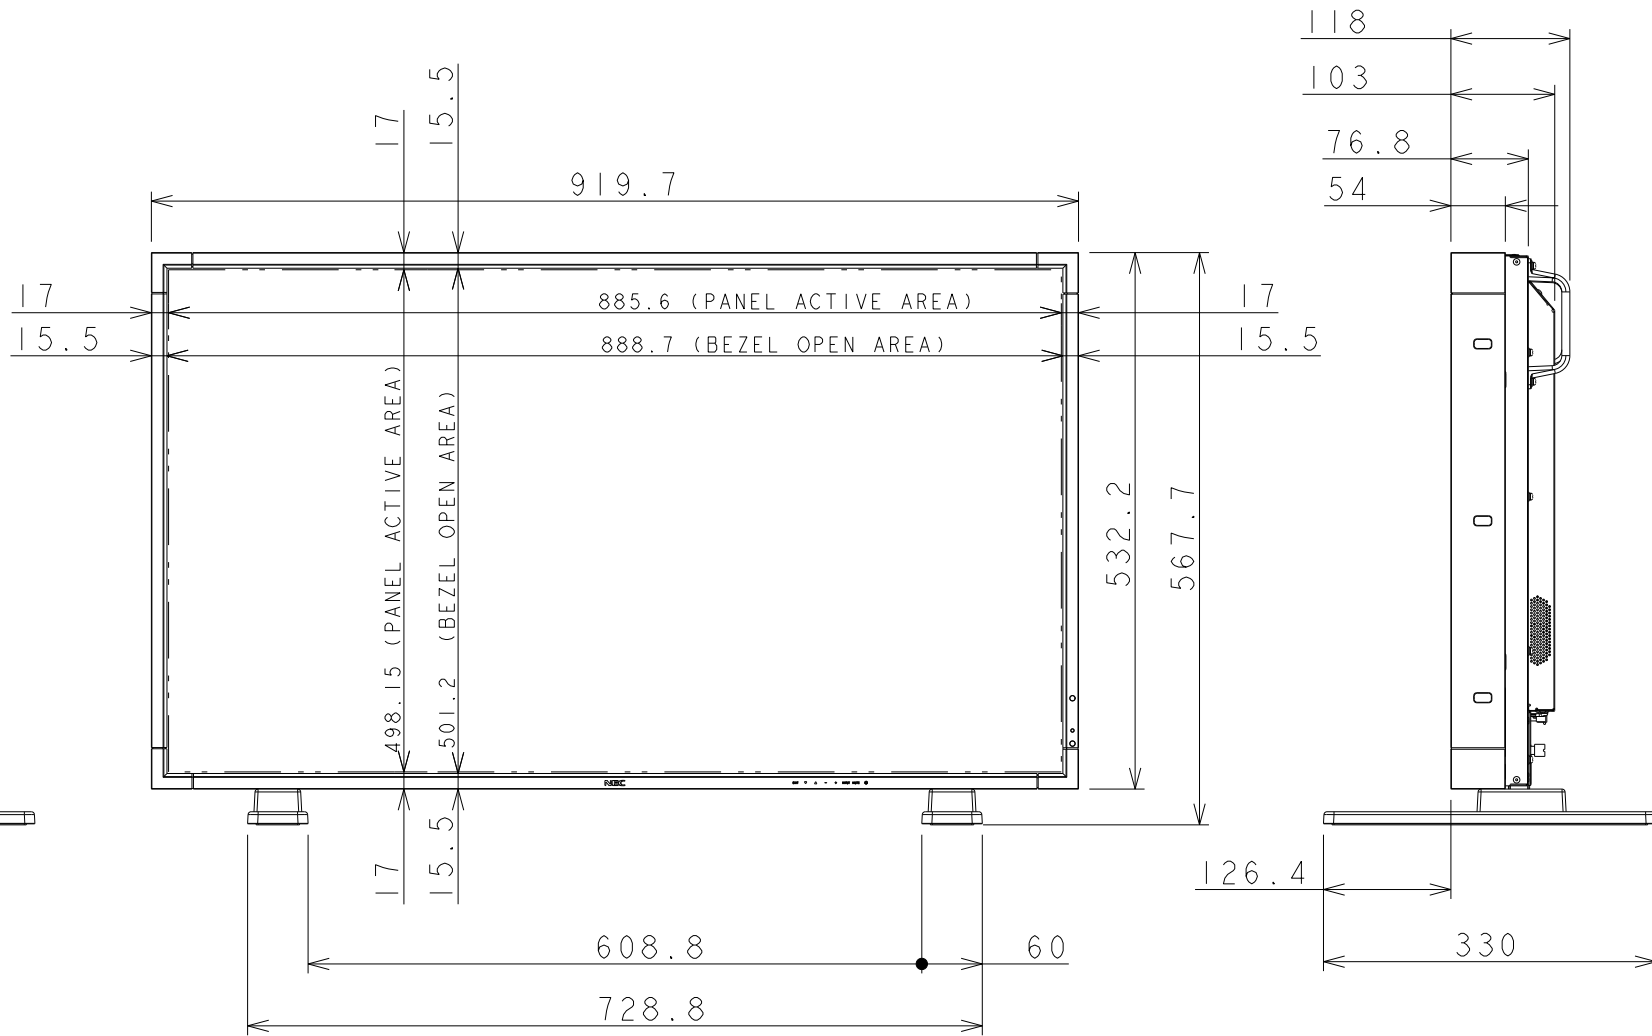

P402 OUTLINE WITH STAND

SIZE A3
SCALE 1/8
DIM mm