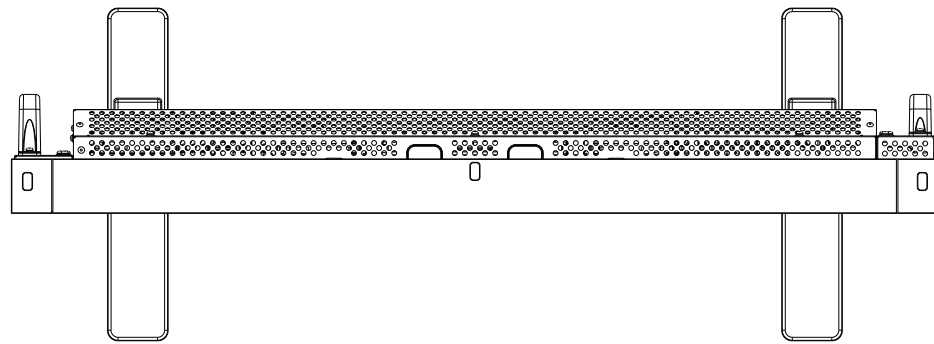

P402 OUTLINE WITH STAND

SIZE A3
SCALE 1/8
DIM mm