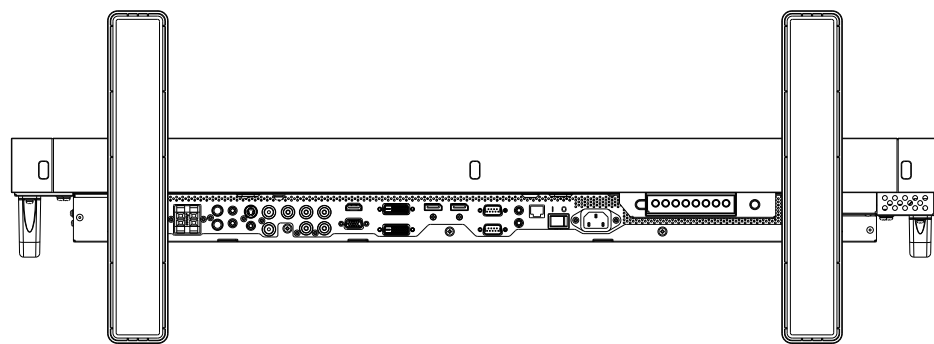

P402 OUTLINE WITH STAND

SIZE A3
SCALE 1/8
DIM mm