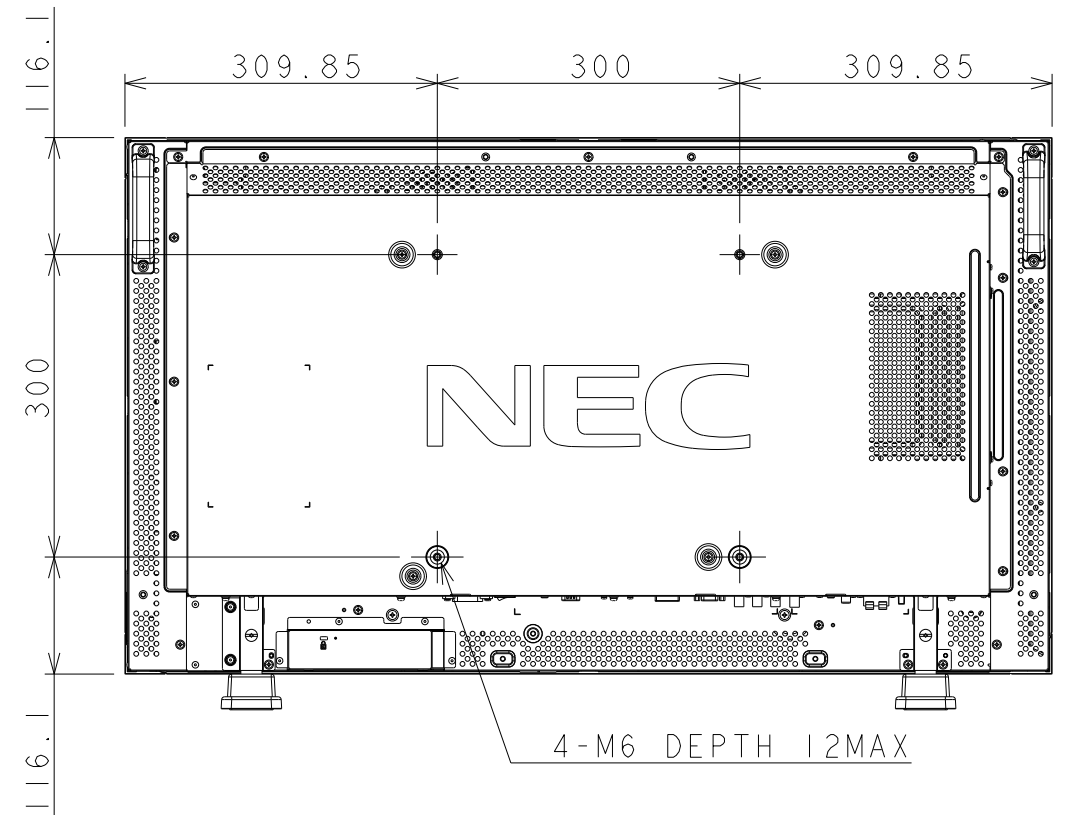

P402 OUTLINE WITH STAND

SIZE A3
SCALE 1/8
DIM mm